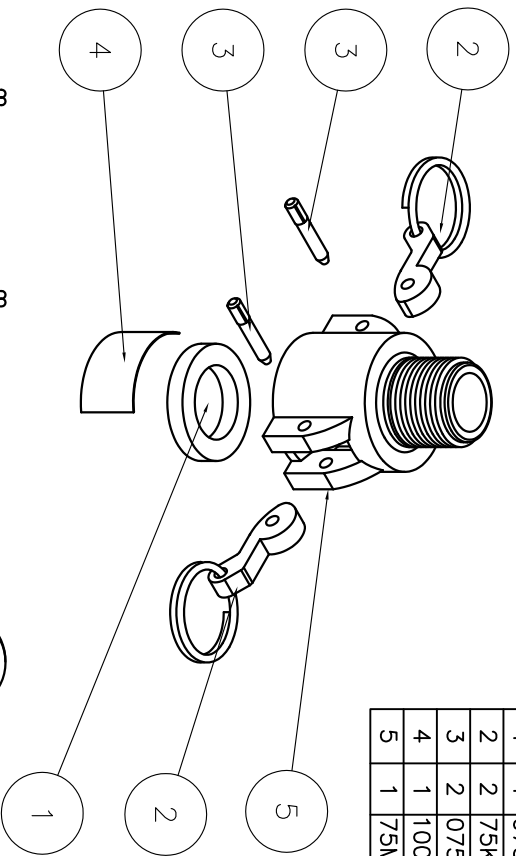

Parts List

Item	Qty	PART NO.	DESCRIPTION
1	1	075G	3/4" GASKET
2	2	75K	CAM ARM ASSEMBLY
3	2	075P	3/4" PIN
4	1	100DECAL	BANUO DECAL
5	1	75MBO75	3/4" COUPLER MNPT

BANUO CORPORATION
150 BANUO DR. • CRAWFORDSVILLE, IN 47933
PART NO. 75B3/4
TITLE 3/4" COUPLER X 3/4" MALE THD