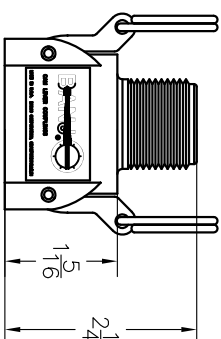

Parts List

Item	Qty	PART NO.	DESCRIPTION
1	1	075G	3/4" GASKET
2	2	75K	CAM ARM ASSEMBLY
3	2	075P	3/4" PIN
4	1	100DECAL	BANUO DECAL
5	1	75MBO75	3/4" COUPLER MNPT

BANUO CORPORATION
150 BANUO DR. • CRAWFORDSVILLE, IN 47933
PART NO. 75B3/4
TITLE 3/4" COUPLER X 3/4" MALE THD