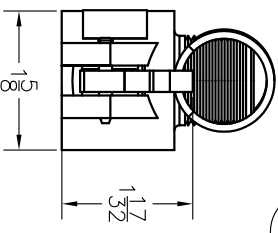

Parts List

Item	Qty	PART NO.	DESCRIPTION
1	1	075G	3/4" GASKET
2	2	75K	CAM ARM ASSEMBLY
3	2	075P	3/4" PIN
4	1	100DECAL	BANUO DECAL
5	1	75MBO75	3/4" COUPLER MNPT

BANUO CORPORATION
150 BANUO DR. • CRAWFORDSVILLE, IN 47933
PART NO. 75B3/4
TITLE 3/4" COUPLER X 3/4" MALE THD