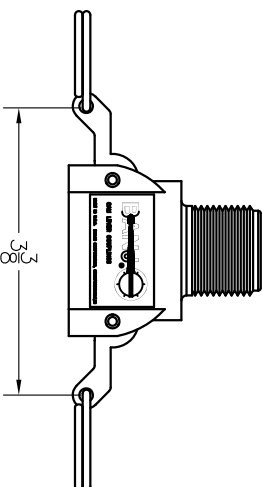

Parts List

Item	Qty	PART NO.	DESCRIPTION
1	1	075G	3/4" GASKET
2	2	75K	CAM ARM ASSEMBLY
3	2	075P	3/4" PIN
4	1	100DECAL	BANUO DECAL
5	1	75MBO75	3/4" COUPLER MNPT

BANUO CORPORATION
150 BANUO DR. • CRAWFORDSVILLE, IN 47933
PART NO. 75B3/4
TITLE 3/4" COUPLER X 3/4" MALE THD